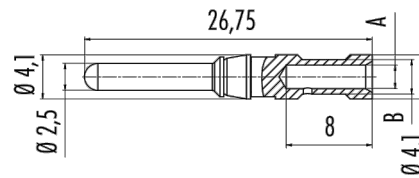

6

5

4

3

2

1

MATERIAL: CuZn, Silver plated

RoHS
COMPLIANT

ACCESSORIES:

CRIMP TOOL FOR CONTACTS:
P/N: PD-HEC-CT

POWER CONTACT EXTRACTION TOOL:
P/N: PD-HEC-PCET

D

D

C

C

B

B

A

A

REVISIONS
CHNG
CHK
APPR
REV
DATE
CHANGE

P/N	AWG / mm²	A	B
PD-HEC-MPC-14	14 / 2.5	2.2	3.2
PD-HEC-MPC-16	16 / 1.5	1.8	3.0

TOLERANCE UNLESS OTHERWISE SPECIFIED	
X	± 1
X.X	± 0.4
X.XX	± 0.13
DRAWN BY	PB
DATE:	7/28/14
CHECK BY	
DATE:	
APPR BY	
DATE:	

Power Dynamics, Inc.
Phone: 973 560-0019 Whippany, New Jersey Fax: 973 560-0076

PART: HARSH ENVIRONMENT CONNECTOR
MALE POWER CONTACT

PD-HEC-MPC-XX

SIZE: A
SCALE: NTS

ALL DIMENSIONS FOR REFERENCE ONLY
DIMENSIONS ARE IN MILLIMETERS

SHEET 1 of 1
REV:

6

5

4

3

2

1